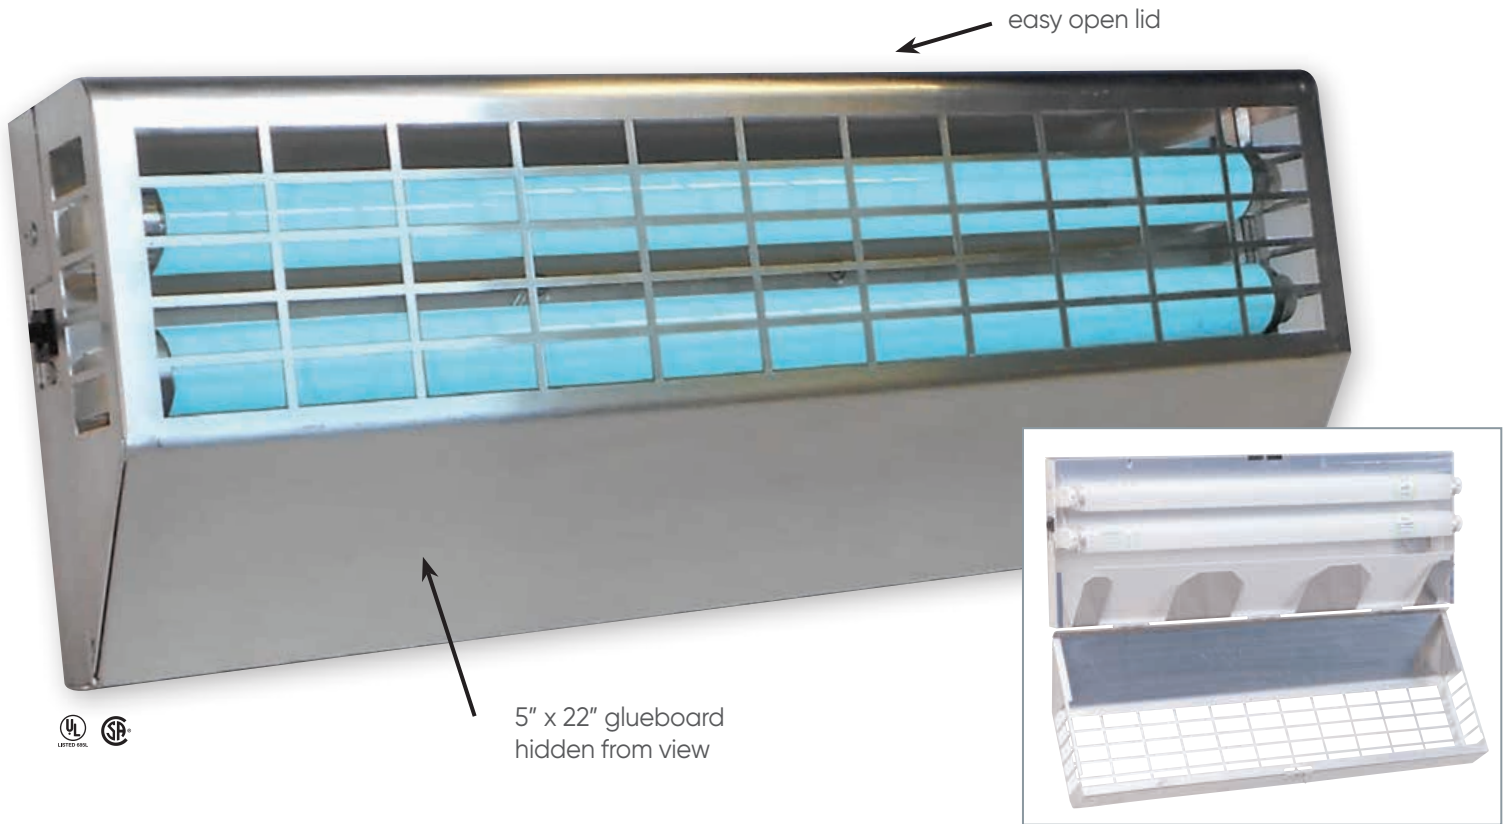

# GT-220 - Aluminum

40 watts

Wall Mounted Adhesive Trap

Warehouses, Bakeries, Hospitals,  
Food Manufacturing, Restaurants,  
Commercial Kitchens

easy open lid

5" x 22" glueboard  
hidden from view

lid acts as a tray while servicing

## LIGHTWEIGHT, COMMERCIAL

- 24-hour, non-chemical trapping
- Uses one 5" x 22" glueboard
- Energy-efficient U.V. Insect Lamps (2 - 20 watt)
- Color & Material: Aluminum - Will NOT rust
- Attraction Range: 1800 sq. ft.
- UL approved/listed, 115v/60hz, with 6' cord
- FDA & USDA accepted under current code
- Dimensions: 24.75"W x 9"H x 3.75"D
- **3 year limited warranty**

PRODUCT	PART NUMBER
GT-220 ALUMINUM	GT-220S
Dimensions:	24.75"w x 9"h x 3.75"d
Color/Material:	Aluminum
<b>UV Light Output:</b>	<b>40 watts</b>
BULBS - GT-220 ALUMINUM	
20 watt 24" F20T8350BL	EL-07T8
20 watt 24" Safety Coated F20T8350BL	EL-07T820S
GLUEBOARD	
5" x 22" White - 24/pk	EL-58
5" x 22" Black - 24/pk	EL-59

The **GT-220 - Aluminum** will not rust. Flying insects are attracted to the ultraviolet light and captured on a replaceable adhesive board inside the unit. Position 5-6 feet above the floor for best results.