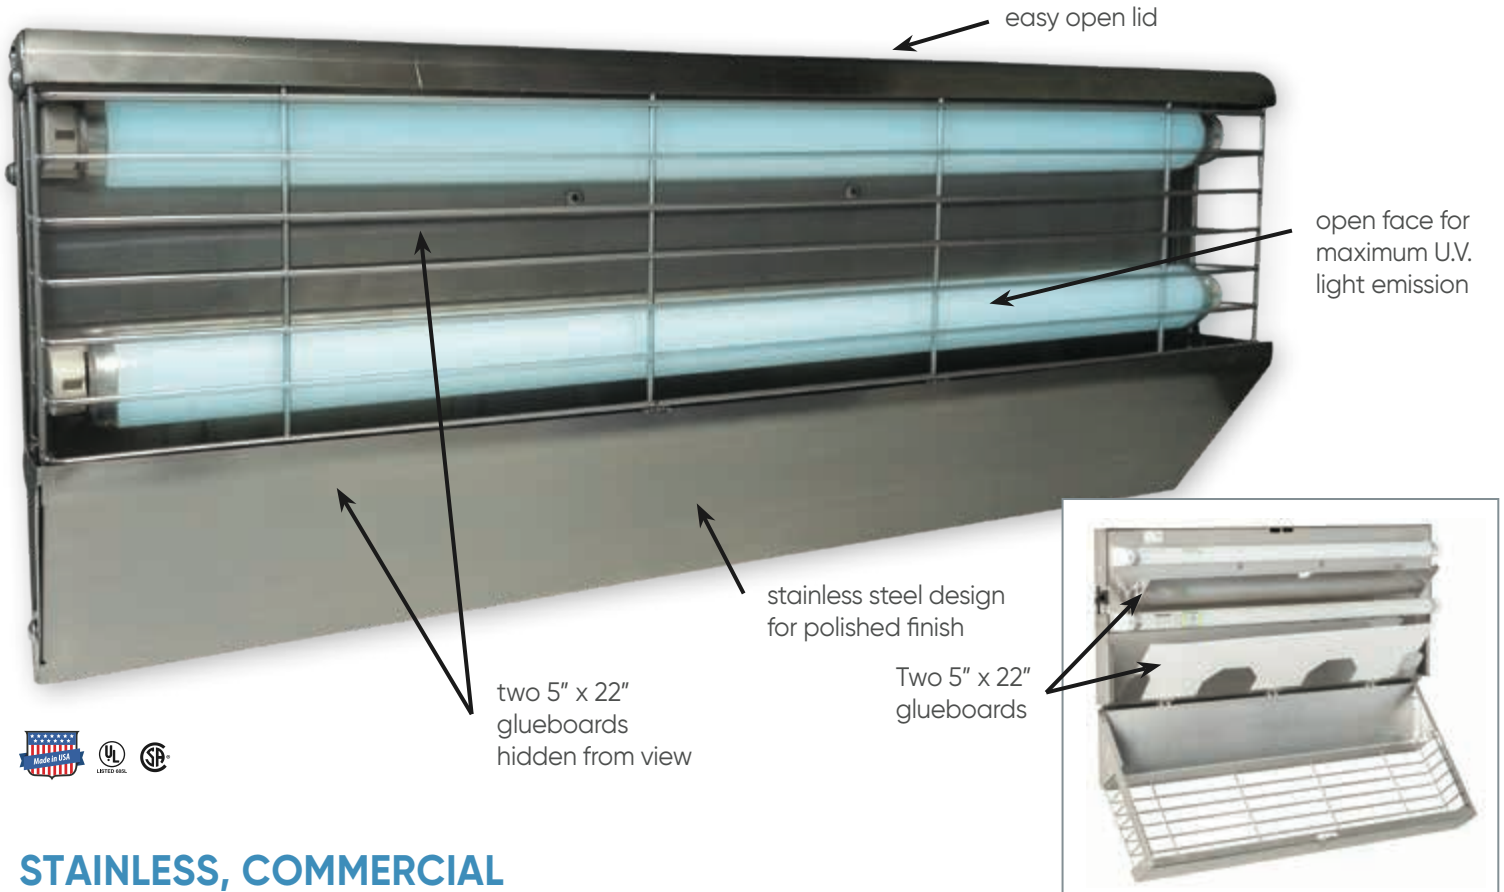

GT-220 - Stainless

36 watts

Wall Mounted Adhesive Trap

Warehouses, Bakeries, Hospitals,
Food Manufacturing, Restaurants,
Commercial Kitchens

STAINLESS, COMMERCIAL

- 24-hour, non-chemical trapping
- Uses one 5"x22" glueboard
- Energy-efficient U.V. Insect Lamps (2 - 20 watt)
- Color & Material: Stainless Steel
- Attraction Range: 1800 sq. ft.
- UL approved/listed, 115v/60hz, with 6' cord
- FDA & USDA accepted under current code
- Dimensions: 25"W x 10"H x 4"D
- **3 year limited warranty**

The **GT-220 - Stainless** will not rust. Flying insects are attracted to the ultraviolet light and captured on a replaceable adhesive board inside the unit. Position 5-6 feet above the floor for best results.

PRODUCT	PART NUMBER(S)	
	REGULAR BULBS	SHATTERPOOF BULBS
GT-220 STAINLESS STEEL	-na-	GT-220SS
Dimensions:	24.75"w x 9"h x 3.75"d	
Color/Material:	Stainless Steel	
UV Light Output:	36 watts	
BULBS - GT-220 STAINLESS		PART NUMBER
18 watt 24" Safety Coated F18T8350BL		EL-07T8S
GLUEBOARD		PART NUMBER
5"x22" White - 24/pk		EL-58
5"x22" Black - 24/pk		EL-59