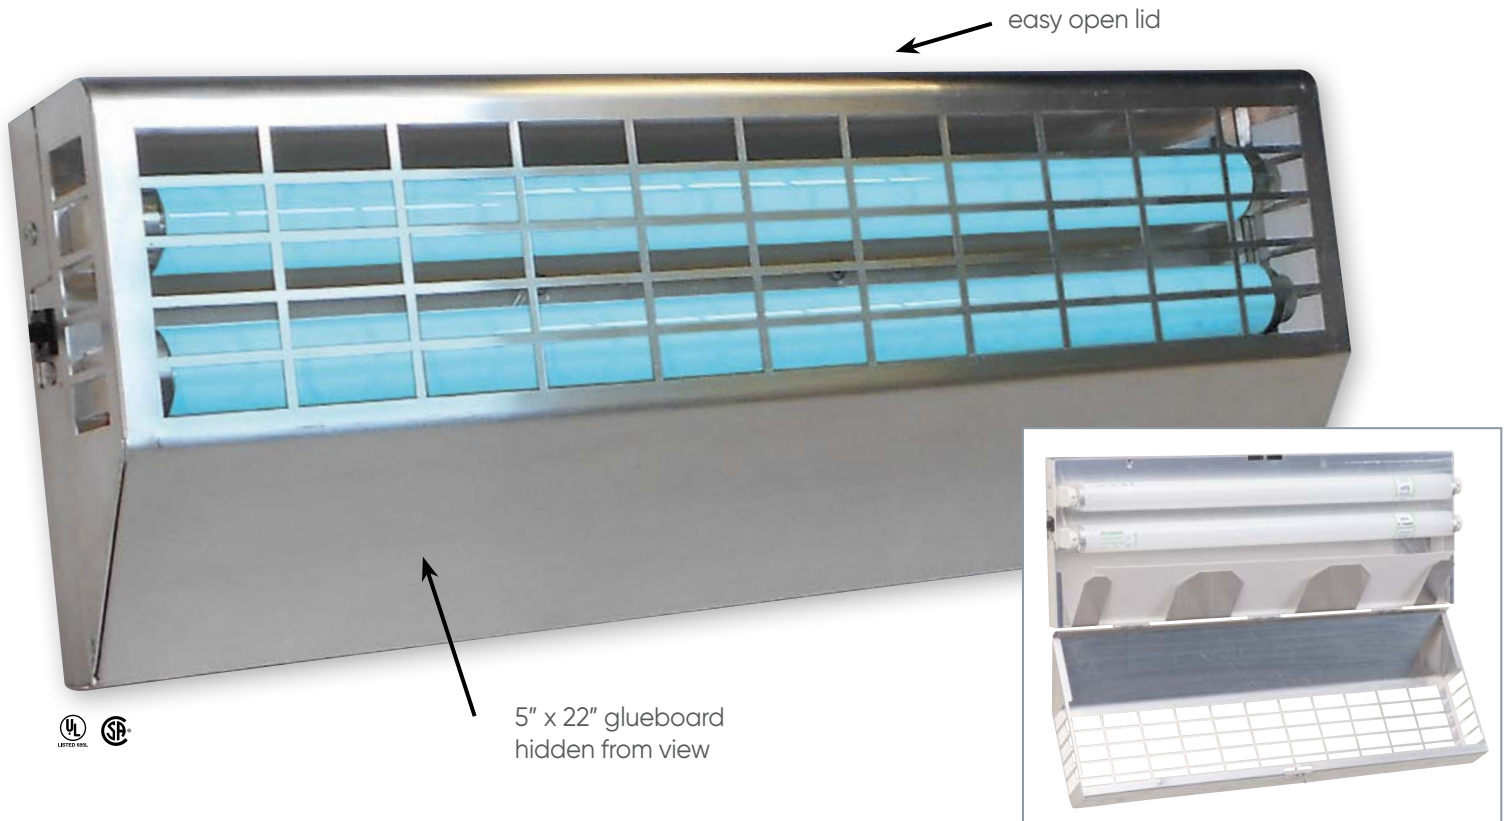

GT-220 - Aluminum

40 watts

Wall Mounted Adhesive Trap

Warehouses, Bakeries, Hospitals,
Food Manufacturing, Restaurants,
Commercial Kitchens

easy open lid

5" x 22" glueboard
hidden from view

lid acts as a tray while servicing

LIGHTWEIGHT, COMMERCIAL

- 24-hour, non-chemical trapping
- Uses one 5" x 22" glueboard
- Energy-efficient U.V. Insect Lamps (2 - 20 watt)
- Color & Material: Aluminum - Will NOT rust
- Attraction Range: 1800 sq. ft.
- UL approved/listed, 115v/60hz, with 6' cord
- FDA & USDA accepted under current code
- Dimensions: 24.75"W x 9"H x 3.75"D
- **2-year limited warranty**

The **GT-220 - Aluminum** will not rust. Flying insects are attracted to the ultraviolet light and captured on a replaceable adhesive board inside the unit. Position 5-6 feet above the floor for best results.

PRODUCT	PART NUMBER
GT-220 ALUMINUM	GT-220S
Dimensions:	24.75"w x 9"h x 3.75"d
Color/Material:	Aluminum
UV Light Output:	40 watts
BULBS - GT-220 ALUMINUM	
20 watt 24" F20T8350BL	EL-07T8
20 watt 24" Safety Coated F20T8350BL	EL-07T820S
GLUEBOARD	
5" x 22" White - 24/pk	EL-58
5" x 22" Black - 24/pk	EL-59