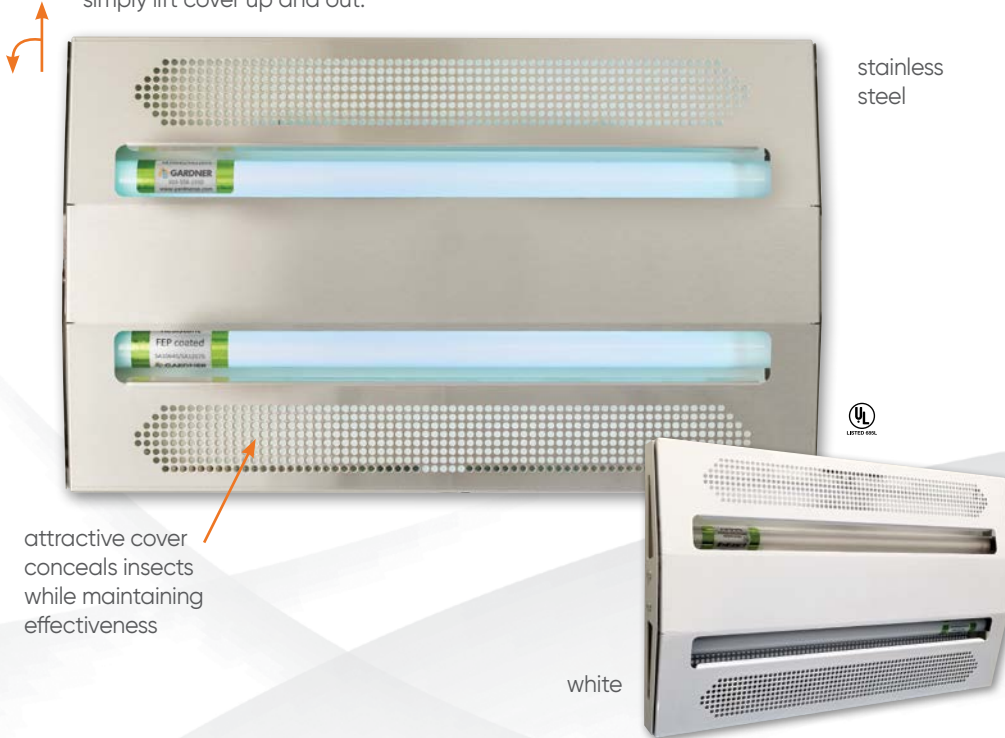

iFly Classic

30 watt Ultra Slim Adhesive Trap

easy to open and close. no latches.
simply lift cover up and out.

stainless steel

white

attractive cover conceals insects while maintaining effectiveness

ATTRACTIVE, DURABLE, INEXPENSIVE DESIGN

- 24-hour, non-chemical trapping
- Uses one 11" x 17" glueboard
- Energy-efficient U.V. insect lamps (2 - 15 watt)
- Color/material: stainless steel, white
- Attraction range: 1500 sq. ft.
- UL approved/listed, 115v/60hz, with 6' cord
- FDA & USDA accepted under current code
- Dimensions: 19"w x 11"h x 2.5"d
- **2-year limited warranty**

PRODUCT **PART NUMBER**

iFly Classic w/ shatterproof bulbs, stainless FL-215S
iFly Classic w/ shatterproof bulbs, white FL-215WH

Dimensions: 19"w x 11"h x 2.5"d

Color/material: stainless steel, white

UV light output: 30 watts

Our inspiration was to design an insect light trap that incorporates all the feedback from our customers into one great product!

- **AVAILABLE IN STAINLESS STEEL**, an extremely durable construction withstands harsh environments and lasts longer
- **SLIM DESIGN**, (2.5" width) hugs the wall to avoid creating hazard
- **EASY INSTALLATION** with convenient two-piece bracket wall-mounting system
- **LARGE GLUEBOARD** traps more insects as compared to other models and patented **GLUEBOARD ROLLER GUIDE SYSTEM** protects glueboards from sticking to bulbs when servicing