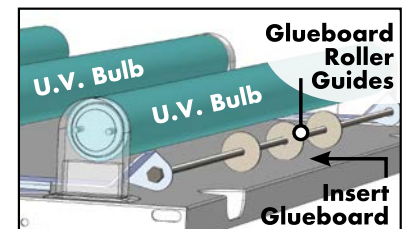

- 24-hour, non-chemical trapping
- Uses one 11" x 17" glueboard
- Energy-efficient U.V. insect lamps (2 - 15 watt)
- Color/material: stainless steel, white
- Attraction range: 1500 sq. ft.
- UL approved/listed, 115v/60hz, with 6' cord
- FDA & USDA accepted under current code
- Dimensions: 19"w x 11"h x 2.5"d
- **2-year limited warranty**

PRODUCT **PART NUMBER**

iFly Classic w/ shatterproof bulbs, stainless FL-215S
iFly Classic w/ shatterproof bulbs, white FL-215WH

Dimensions: 19"w x 11"h x 2.5"d

Color/material: stainless steel, white

UV light output: 30 watts

BULBS **PART NUMBER**

15 watt 18" F15T8350BL EL-06
15 watt 18" safety coated F15T8350BL EL-06S

GLUEBOARD **PART NUMBER**

11" x 17" black global glueboard EL-77
11" x 17" white global glueboard EL-78

2.5" slim width

Our inspiration was to design an insect light trap that incorporates all the feedback from our customers into one great product!

- **AVAILABLE IN STAINLESS STEEL**, an extremely durable construction withstands harsh environments and lasts longer
- **SLIM DESIGN**, (2.5" width) hugs the wall to avoid creating hazard
- **EASY INSTALLATION** with convenient two-piece bracket wall-mounting system
- **LARGE GLUEBOARD** traps more insects as compared to other models and patented **GLUEBOARD ROLLER GUIDE SYSTEM** protects glueboards from sticking to bulbs when servicing